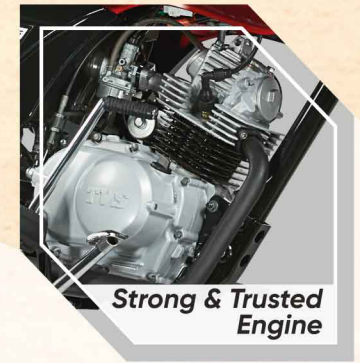

ALL NEW

**HLX** PLUS  
ES

**TVS** 

**VERY  
STRONG,  
VERY EASY!**

**KENYA'S STRONGEST BIKE, NOW WITH EASY FEATURES.**

ALL NEW

## COLORS

RED

BLUE

BLACK

Strong & Trusted Engine

Electric Starter

Fuel Meter

USB Mobile Charger