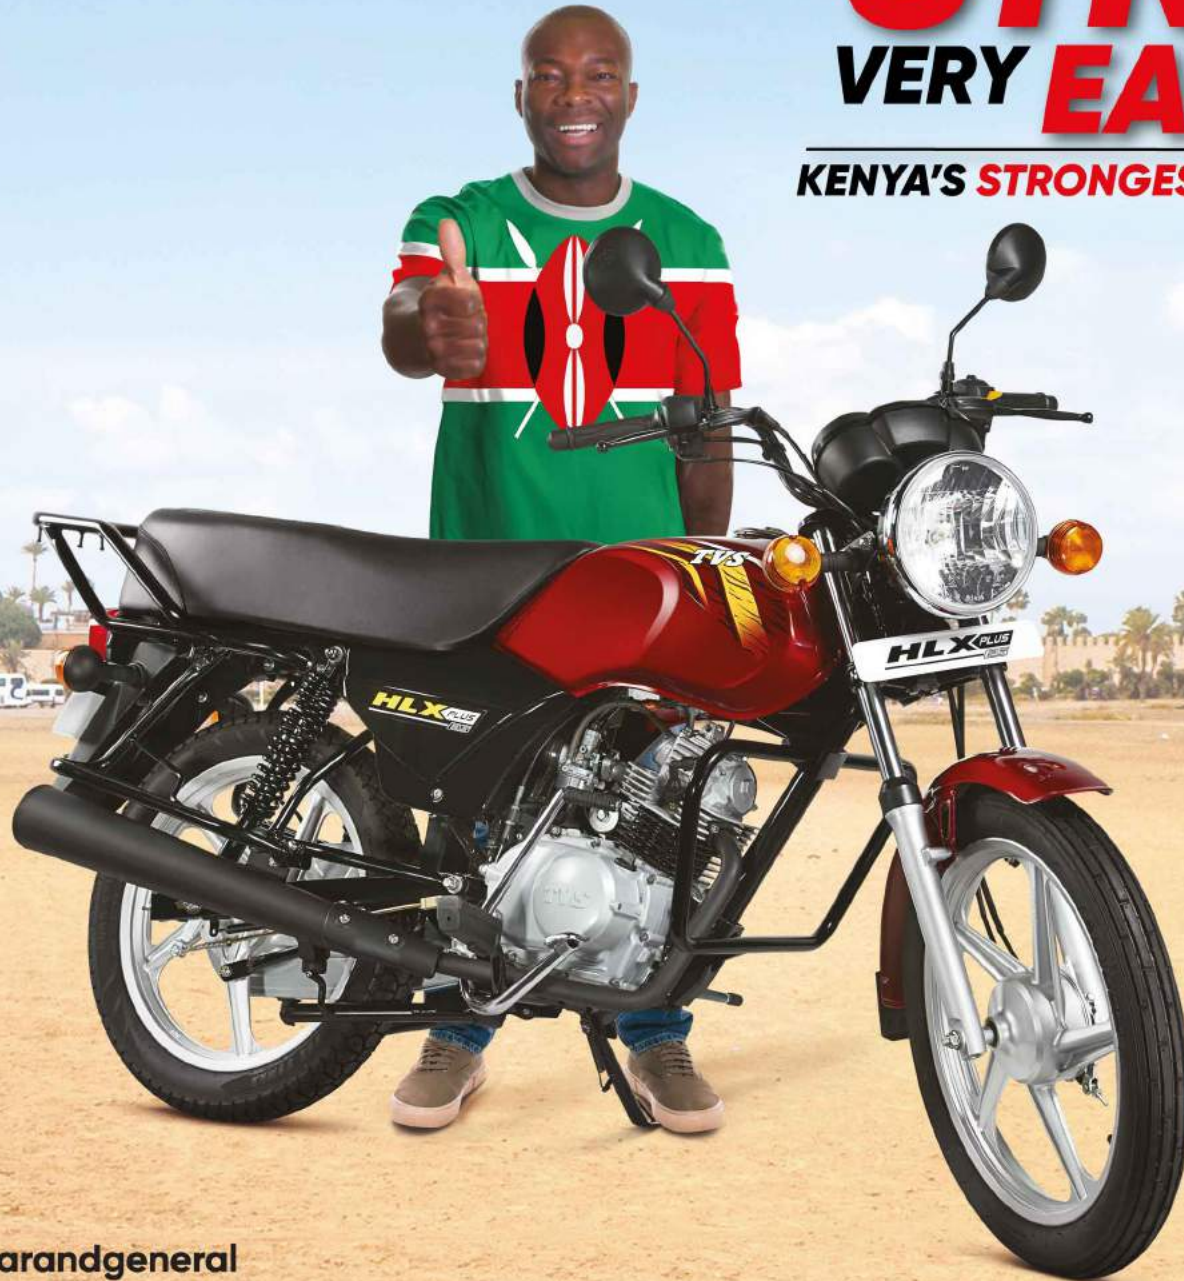

ALL NEW

HLX PLUS
ES

VERY
STRONG,
VERY EASY!

TVS 

KENYA'S **STRONGEST** BIKE, NOW WITH **EASY** FEATURES.

ALL NEW

HLX PLUS ES

	TVS HLX PLUS	COMPETITION	
HAND STARTER	YES	NO	No need to kick. Just press and go!
USB PHONE CHARGER	YES	NO	Charge anytime, anywhere, for free!
DOUBLE AIR FILTER SYSTEM (DAFS)	YES	NO	Protects block & piston from dust. Simple & cheap to maintain.
FLEXIBLE TURN SIGNAL LAMPS	YES	NO	Does not break easily, like others.

COLORS

RED

BLUE

BLACK

Electric Starter

Strong & Trusted Engine

Fuel Meter

USB Mobile Charger